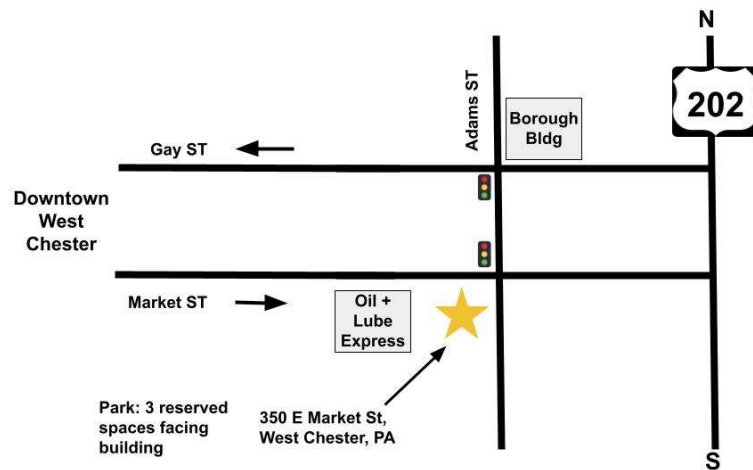

Ari Tuckman, PsyD, CST

The PeopleShare Bldg (big blue sign)

Second Floor

350 E. Market St

West Chester, PA 19382

Cell: 484-356-8124

I am on the second floor of the PeopleShare Building at the corner of E. Market St. and S. Adams St. If you are coming down Market, we are after the Oil & Lube on the right. If you are coming down Gay St, turn left on Adams after the West Chester Borough Building.

Parking

We have parking behind the building, accessed from S. Adams. The first three spots facing the building have a Reserved sign. If the lot is (mostly) empty, you can park anywhere. If the spots are full, there is plenty of free street parking right nearby (but watch for restrictions for street cleaning).

Entrance is on Adams, then up the stairs.